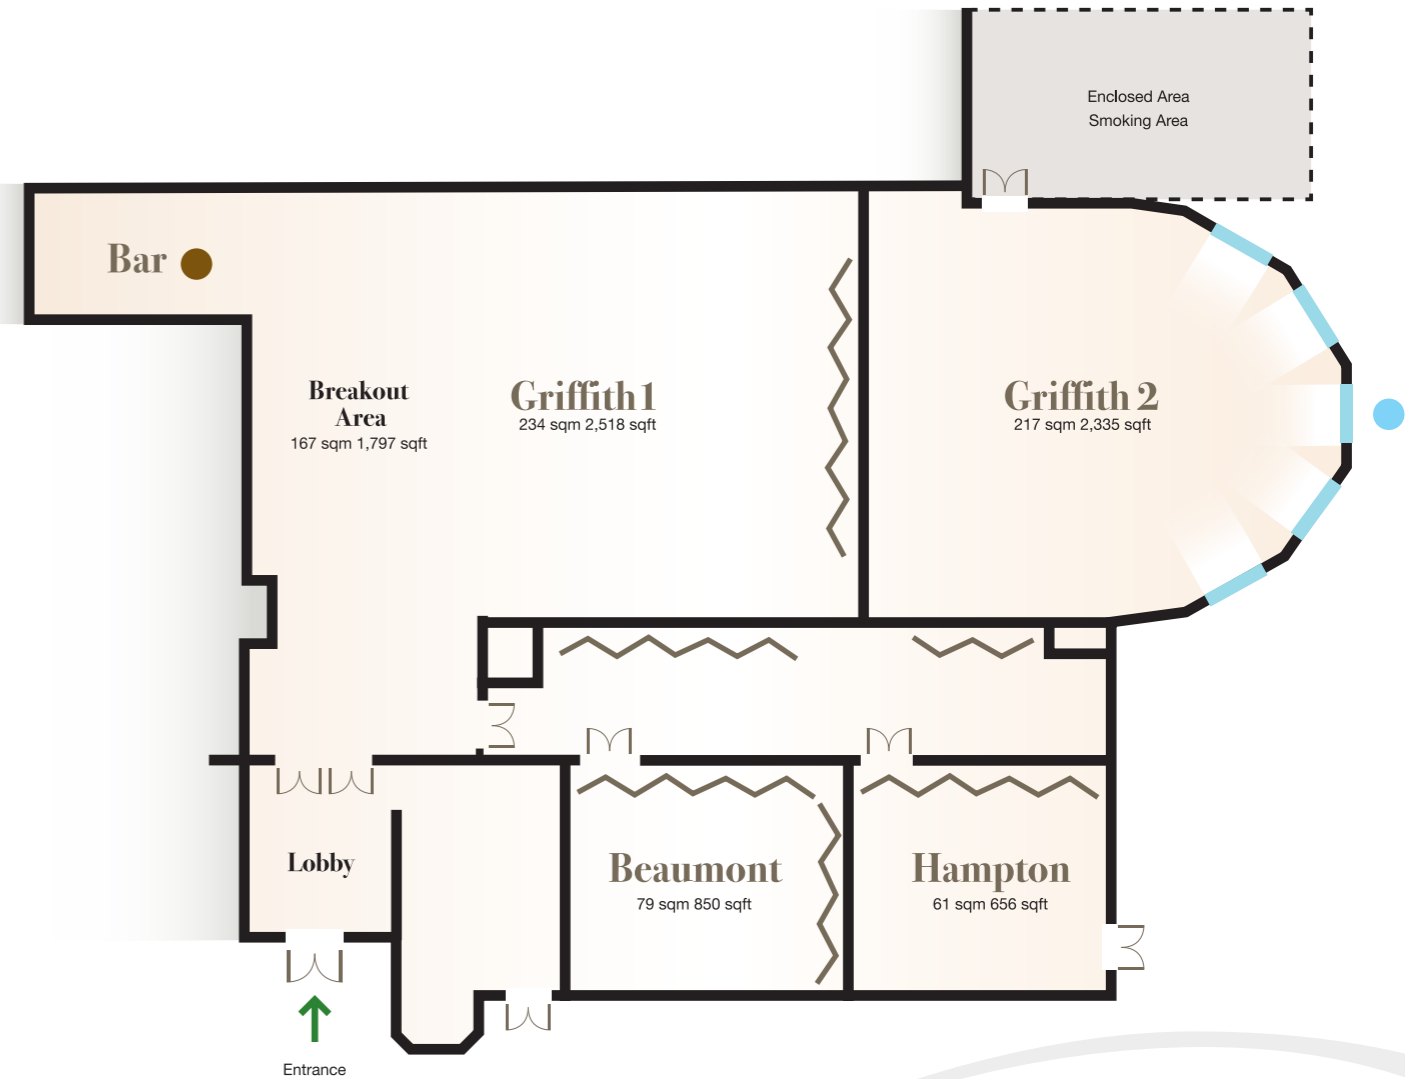

MEETINGS & EVENTS FLOOR PLANS

Event Space	CAPACITY:			SIZE:
	Theatre	Banquet	Classroom	
Collins	40	40	30	150ft ²
Beaumont	65	50	25	850ft ²
Hampton	85	65	35	656ft ²
Griffith 1	235	175	95	2,518ft ²
Griffith 2	250	190	100	2,335ft ²
Beaumont & Hampton	150	115	60	1506ft ²
Griffith 1 & 2	485	365	195	4,853ft ²
The State Room	750	400	300	9,191ft ²